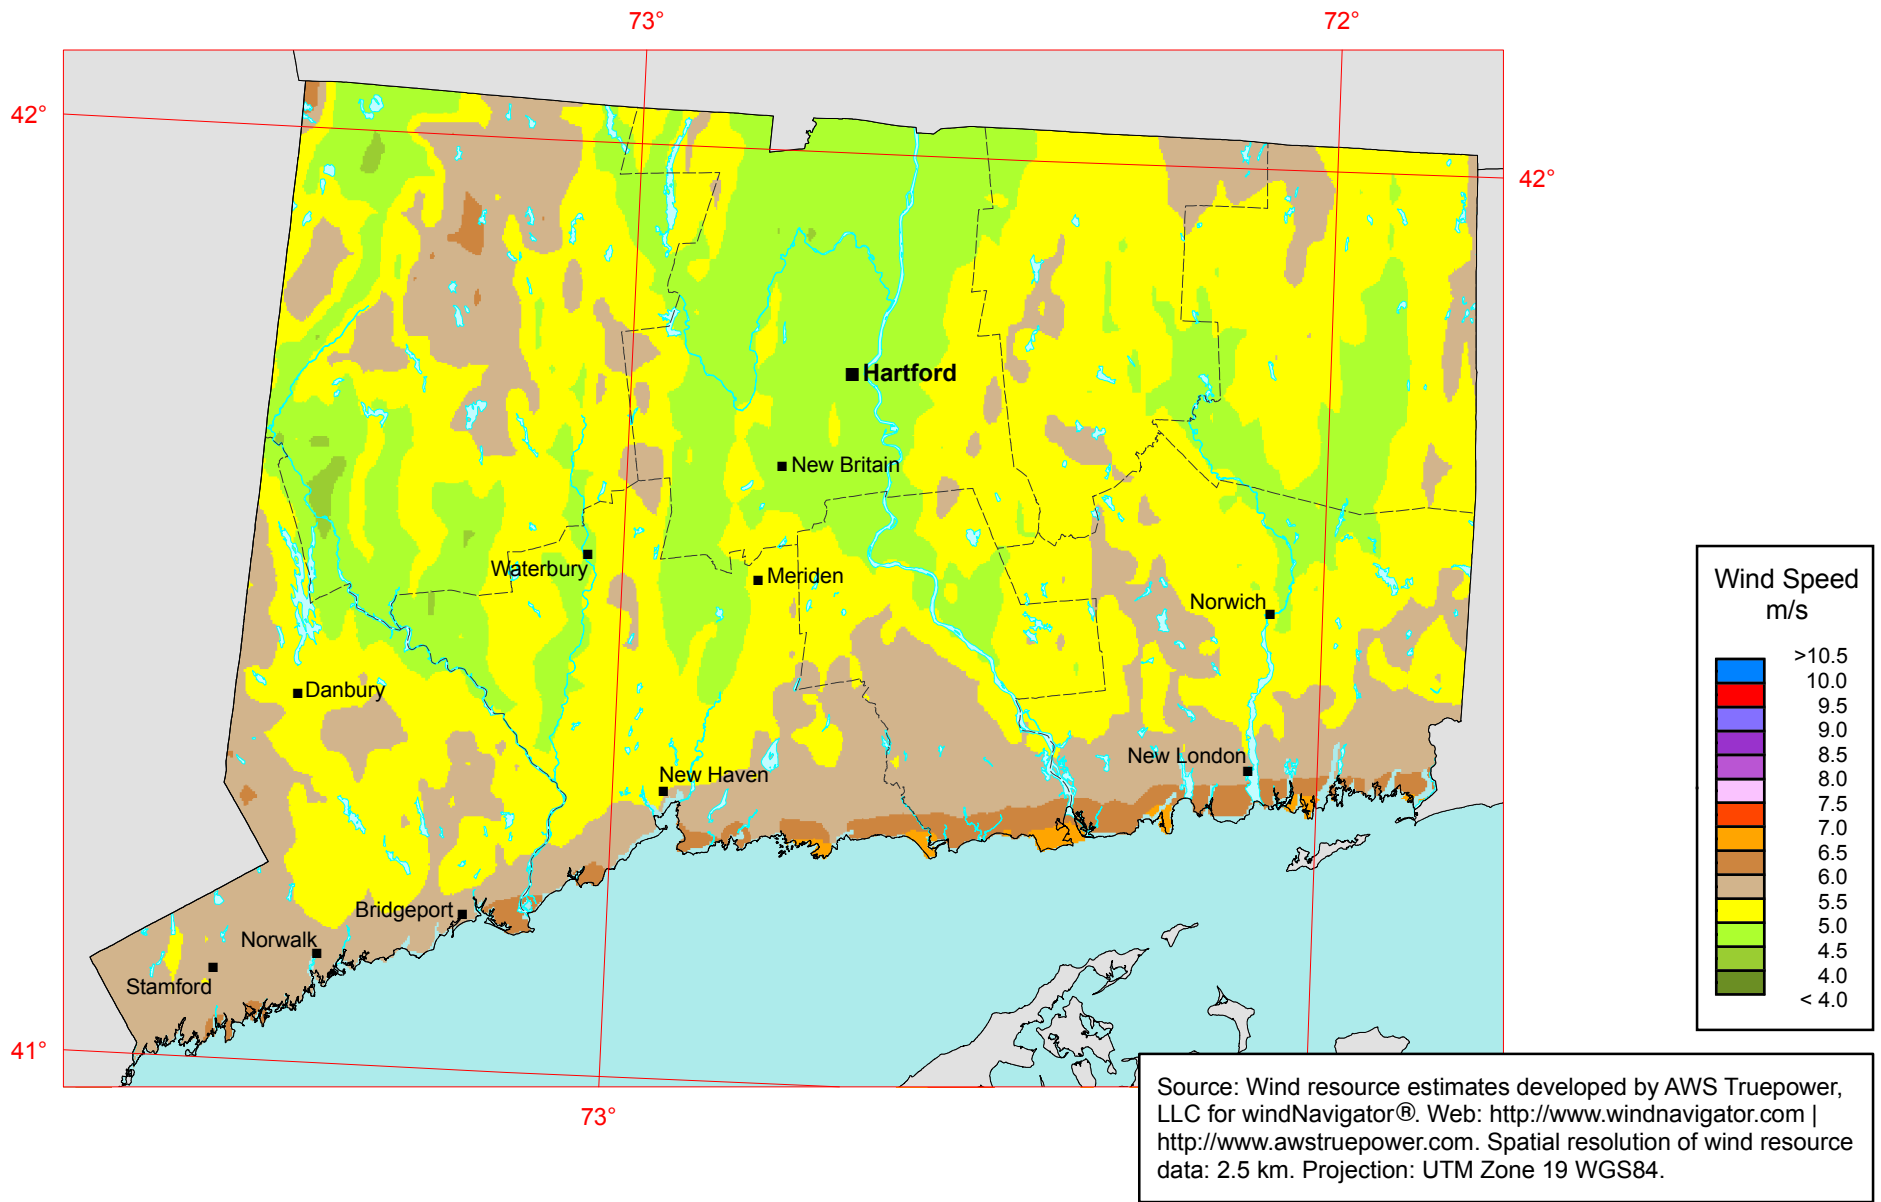

Connecticut - Annual Average Wind Speed at 80 m

AWS Truepower™
Where science delivers performance.